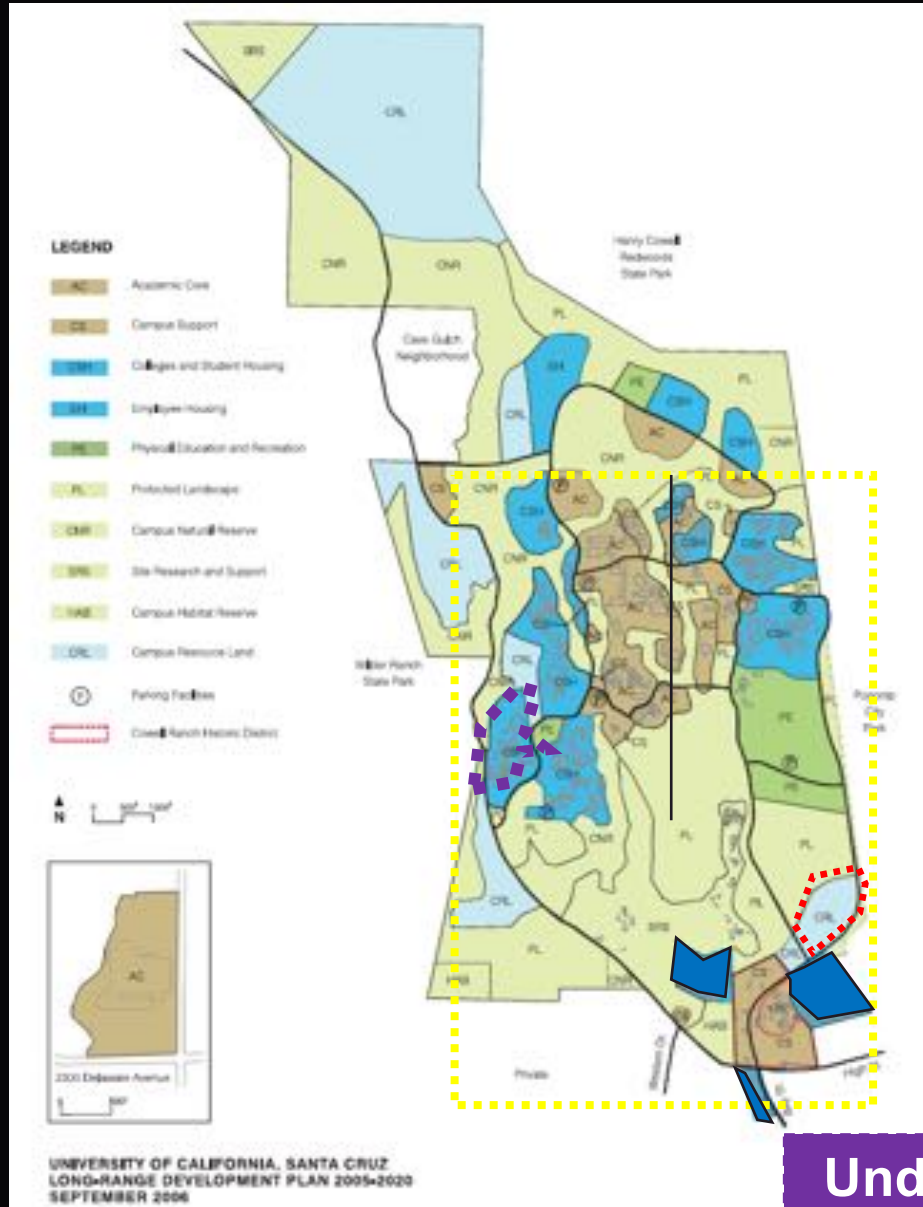

UNIVERSITY OF CALIFORNIA  
**SANTA CRUZ**

**Student Housing West  
Family Student Housing  
December 5, 2017**

# Student Housing West Program

---

# Childcare and Family Student Housing to Alternate Location

# Construction Schedule/Phasing