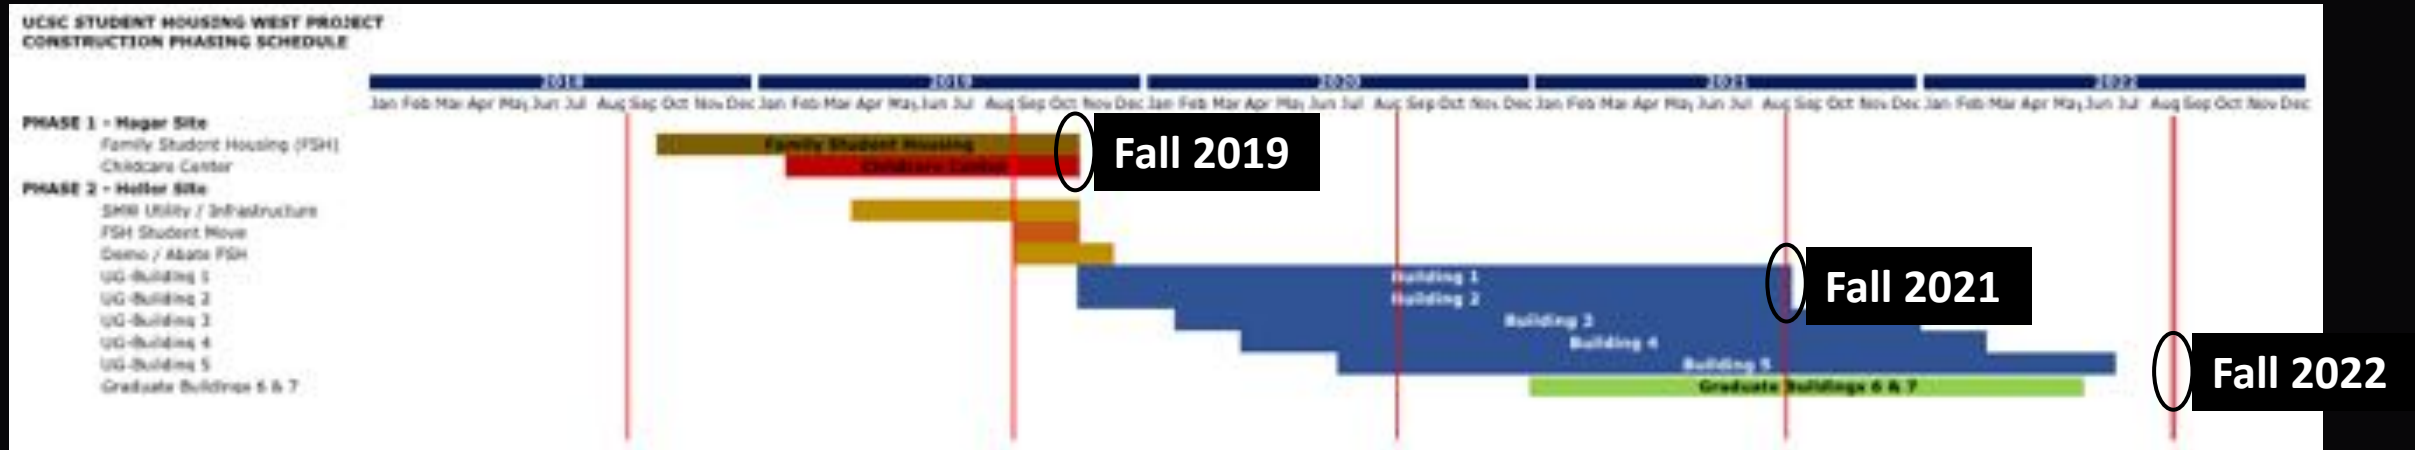

Construction Schedule/Phasing

PHASE 1

Family Student Housing – Sept. 2019 (Move-in)

Childcare Center – Aug/Sept. 2019 (Move-in)

PHASE 2

Demo/Abate FSH – Start Sept. 2019

Undergraduate Bldgs. 1-2 – Sept 2021 (Move-in)

Undergraduate Bldgs. 3-5 – Sept. 2022 (Move-in)

Graduate Bldgs. 6-7 – Sept. 2022 (Move-in)